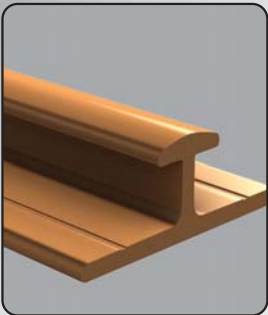

# Xpanda<sup>®</sup>

*Real Security*

Xpanda<sup>®</sup>  
*Real Security*  
**Xpandor+<sup>®</sup>**

**Double the security trellis door**

Easy slide aluminium top track

Glass filled top hanger & wheel

Aluminium lock style

Aluminium 'cactus' lock keep

Constructed from double vertical uprights for strength & flexibility

Slamlock top for quick protection

Glass filled nylon guides ensure strength & easy operation

Tamperproof escutcheon handle

Low profile anti-trip bottom track

Slamlock bottom for quick protection

- ✓ The solid steel infill secures 3 uprights for maximum strength
- ✓ Available in a wide range of UV resistant colours
- ✓ **Solid stainless steel 5mm rivets used in the construction**
- ✓ Sash takes up  $\pm 15-20\%$  of the opening when stacked away
- ✓ **Recommended by the insurance industry**