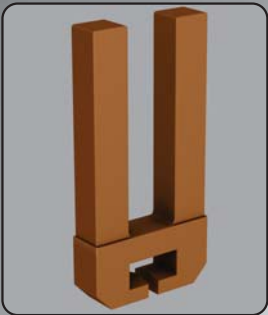

# Xpanda<sup>®</sup>

*Real Security*

Xpanda<sup>®</sup>  
*Real Security*  
**Xpandor+<sup>®</sup>**

**Double the security trellis door**

Easy slide aluminium top track

Glass filled top hanger & wheel

Aluminium lock style

Aluminium 'cactus' lock keep

Constructed from double vertical uprights for strength & flexibility

Slamlock top for quick protection

Glass filled nylon guides ensure strength & easy operation

Tamperproof escutcheon handle

Low profile anti-trip bottom track

Slamlock bottom for quick protection

- ✓ The solid steel infill secures 3 uprights for maximum strength
- ✓ Available in a wide range of UV resistant colours
- ✓ **Solid stainless steel 5mm rivets used in the construction**
- ✓ Sash takes up  $\pm 15-20\%$  of the opening when stacked away
- ✓ **Recommended by the insurance industry**