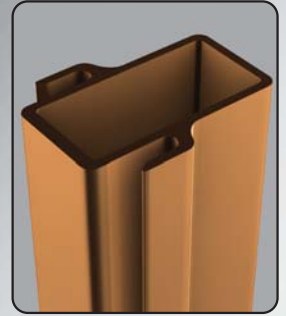

# Xpanda<sup>®</sup>

*Real Security*

Xpanda<sup>®</sup>  
*Real Security*  
**Xpandor+<sup>®</sup>**

**Double the security trellis door**

Easy slide aluminium top track

Glass filled top hanger & wheel

Aluminium lock style

Aluminium 'cactus' lock keep

Constructed from double vertical uprights for strength & flexibility

Slamlock top for quick protection

Glass filled nylon guides ensure strength & easy operation

Tamperproof escutcheon handle

Low profile anti-trip bottom track

Slamlock bottom for quick protection

- ✓ The solid steel infill secures 3 uprights for maximum strength
- ✓ Available in a wide range of UV resistant colours
- ✓ **Solid stainless steel 5mm rivets used in the construction**
- ✓ Sash takes up  $\pm 15-20\%$  of the opening when stacked away
- ✓ **Recommended by the insurance industry**