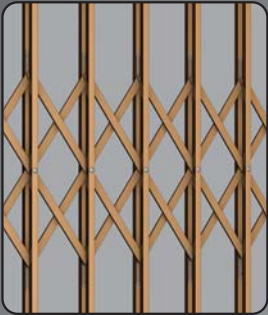

# Xpanda<sup>®</sup>

*Real Security*

Xpanda<sup>®</sup>  
*Real Security*  
**Xpandor+<sup>®</sup>**

**Double the security trellis door**

Easy slide aluminium top track

Glass filled top hanger & wheel

Aluminium lock style

Aluminium 'cactus' lock keep

Constructed from double vertical uprights for strength & flexibility

Slamlock top for quick protection

Glass filled nylon guides ensure strength & easy operation

Tamperproof escutcheon handle

Low profile anti-trip bottom track

Slamlock bottom for quick protection

- ✓ The solid steel infill secures 3 uprights for maximum strength
- ✓ Available in a wide range of UV resistant colours
- ✓ **Solid stainless steel 5mm rivets used in the construction**
- ✓ Sash takes up  $\pm 15-20\%$  of the opening when stacked away
- ✓ **Recommended by the insurance industry**