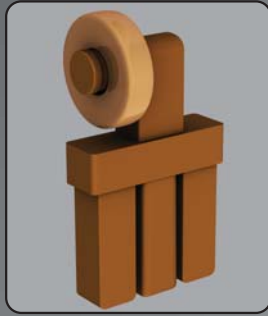

# Xpanda<sup>®</sup>

*Real Security*

Xpanda<sup>®</sup>  
*Real Security*  
**Xpandor+<sup>®</sup>**

**Double the security trellis door**

Easy slide aluminium top track

Glass filled top hanger & wheel

Aluminium lock style

Aluminium 'cactus' lock keep

Constructed from double vertical uprights for strength & flexibility

Slamlock top for quick protection

Glass filled nylon guides ensure strength & easy operation

Tamperproof escutcheon handle

Low profile anti-trip bottom track

Slamlock bottom for quick protection

- ✓ The solid steel infill secures 3 uprights for maximum strength
- ✓ Available in a wide range of UV resistant colours
- ✓ **Solid stainless steel 5mm rivets used in the construction**
- ✓ Sash takes up  $\pm 15-20\%$  of the opening when stacked away
- ✓ **Recommended by the insurance industry**