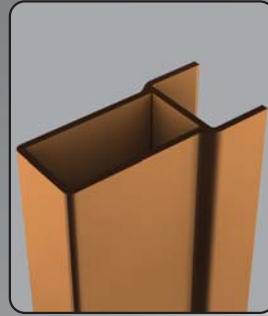

# Xpanda<sup>®</sup>

*Real Security*

Xpanda<sup>®</sup>  
*Real Security*  
**Xpandor+<sup>®</sup>**

**Double the security trellis door**

Easy slide aluminium top track

Glass filled top hanger & wheel

Aluminium lock style

Aluminium 'cactus' lock keep

Constructed from double vertical uprights for strength & flexibility

Slamlock top for quick protection

Glass filled nylon guides ensure strength & easy operation

Tamperproof escutcheon handle

Low profile anti-trip bottom track

Slamlock bottom for quick protection

- ✓ The solid steel infill secures 3 uprights for maximum strength
- ✓ Available in a wide range of UV resistant colours
- ✓ **Solid stainless steel 5mm rivets used in the construction**
- ✓ Sash takes up  $\pm 15-20\%$  of the opening when stacked away
- ✓ **Recommended by the insurance industry**