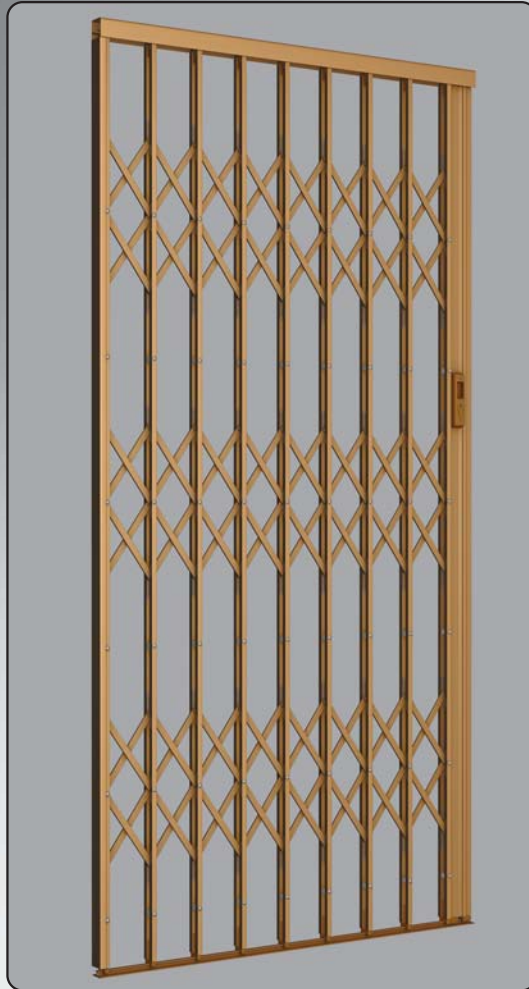

# Xpanda<sup>®</sup>

*Real Security*

Xpanda<sup>®</sup>  
*Real Security*  
**Xpandor+<sup>®</sup>**

**Double the security trellis door**

Easy slide aluminium top track

Glass filled top hanger & wheel

Aluminium lock style

Aluminium 'cactus' lock keep

Constructed from double vertical uprights for strength & flexibility

Slamlock top for quick protection

Glass filled nylon guides ensure strength & easy operation

Tamperproof escutcheon handle

Low profile anti-trip bottom track

Slamlock bottom for quick protection

- ✓ The solid steel infill secures 3 uprights for maximum strength
- ✓ Available in a wide range of UV resistant colours
- ✓ **Solid stainless steel 5mm rivets used in the construction**
- ✓ Sash takes up  $\pm 15-20\%$  of the opening when stacked away
- ✓ **Recommended by the insurance industry**