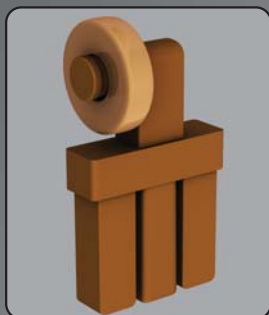

Xpanda[®]

Real Security

Xpanda[®]
Real Security
Xpandor[®]

High security trellis door

Easy slide aluminium top track

Glass filled top hanger & wheel

Aluminium lock style

Aluminium 'cactus' lock keep

Constructed from double vertical uprights for strength & flexibility

Slamlock top for quick protection

Glass filled nylon guides ensure strength & easy operation

Tamperproof escutcheon handle

Low profile anti-trip bottom track

Slamlock bottom for quick protection

- ✓ The solid steel infill secures 3 uprights for maximum strength
- ✓ Available in a wide range of UV resistant colours
- ✓ **High tensile pop rivets used in the construction**
- ✓ Sash takes up $\pm 15-20\%$ of the opening when stacked away