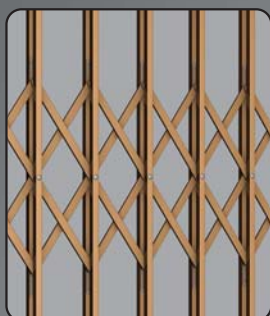

Xpanda[®]

Real Security

Xpanda[®]
Real Security
Xpandor[®]

High security trellis door

Easy slide aluminium top track

Glass filled top hanger & wheel

Aluminium lock style

Aluminium 'cactus' lock keep

Constructed from double vertical uprights for strength & flexibility

Slamlock top for quick protection

Glass filled nylon guides ensure strength & easy operation

Tamperproof escutcheon handle

Low profile anti-trip bottom track

Slamlock bottom for quick protection

- ✓ The solid steel infill secures 3 uprights for maximum strength
- ✓ Available in a wide range of UV resistant colours
- ✓ **High tensile pop rivets used in the construction**
- ✓ Sash takes up $\pm 15-20\%$ of the opening when stacked away