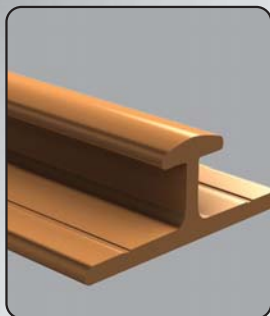

Xpanda[®]

Real Security

Xpanda[®]
Real Security
Xpandor[®]

High security trellis door

Easy slide aluminium top track

Glass filled top hanger & wheel

Aluminium lock style

Aluminium 'cactus' lock keep

Constructed from double vertical uprights for strength & flexibility

Slamlock top for quick protection

Glass filled nylon guides ensure strength & easy operation

Tamperproof escutcheon handle

Low profile anti-trip bottom track

Slamlock bottom for quick protection

- ✓ The solid steel infill secures 3 uprights for maximum strength
- ✓ Available in a wide range of UV resistant colours
- ✓ **High tensile pop rivets used in the construction**
- ✓ Sash takes up $\pm 15-20\%$ of the opening when stacked away