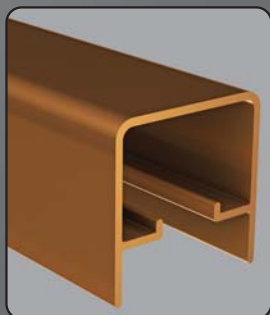

Xpanda[®]

Real Security

Xpanda[®]
Real Security
Xpandor[®]

High security trellis door

Easy slide aluminium top track

Glass filled top hanger & wheel

Aluminium lock style

Aluminium 'cactus' lock keep

Constructed from double vertical uprights for strength & flexibility

Slamlock top for quick protection

Glass filled nylon guides ensure strength & easy operation

Tamperproof escutcheon handle

Low profile anti-trip bottom track

Slamlock bottom for quick protection

- ✓ The solid steel infill secures 3 uprights for maximum strength
- ✓ Available in a wide range of UV resistant colours
- ✓ **High tensile pop rivets used in the construction**
- ✓ Sash takes up $\pm 15-20\%$ of the opening when stacked away