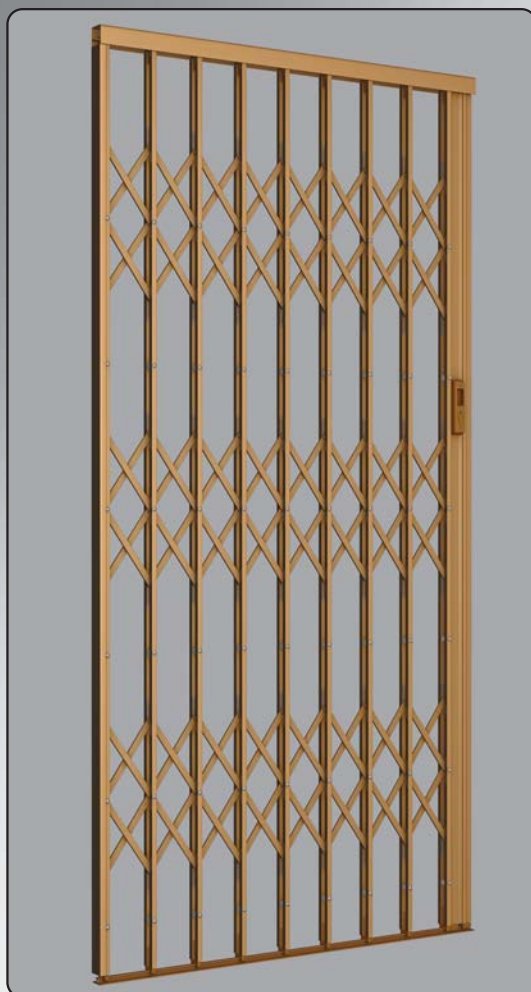

Xpanda[®]

Real Security

Xpanda[®]
Real Security
Xpandor[®]

High security trellis door

Easy slide aluminium top track

Glass filled top hanger & wheel

Aluminium lock style

Aluminium 'cactus' lock keep

Constructed from double vertical uprights for strength & flexibility

Slamlock top for quick protection

Glass filled nylon guides ensure strength & easy operation

Tamperproof escutcheon handle

Low profile anti-trip bottom track

Slamlock bottom for quick protection

- ✓ The solid steel infill secures 3 uprights for maximum strength
- ✓ Available in a wide range of UV resistant colours
- ✓ **High tensile pop rivets used in the construction**
- ✓ Sash takes up $\pm 15-20\%$ of the opening when stacked away