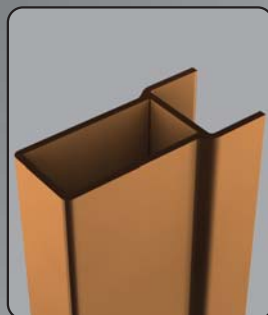

Xpanda[®]

Real Security

Xpanda[®]
Real Security
Xpandor[®]

High security trellis door

Easy slide aluminium top track

Glass filled top hanger & wheel

Aluminium lock style

Aluminium 'cactus' lock keep

Constructed from double vertical uprights for strength & flexibility

Slamlock top for quick protection

Glass filled nylon guides ensure strength & easy operation

Tamperproof escutcheon handle

Low profile anti-trip bottom track

Slamlock bottom for quick protection

- ✓ The solid steel infill secures 3 uprights for maximum strength
- ✓ Available in a wide range of UV resistant colours
- ✓ **High tensile pop rivets used in the construction**
- ✓ Sash takes up $\pm 15-20\%$ of the opening when stacked away