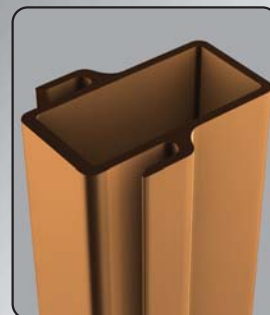

Xpanda[®]

Real Security

Xpanda[®]
Real Security
Xpandor[®]

High security trellis door

Easy slide aluminium top track

Glass filled top hanger & wheel

Aluminium lock style

Aluminium 'cactus' lock keep

Constructed from double vertical uprights for strength & flexibility

Slamlock top for quick protection

Glass filled nylon guides ensure strength & easy operation

Tamperproof escutcheon handle

Low profile anti-trip bottom track

Slamlock bottom for quick protection

- ✓ The solid steel infill secures 3 uprights for maximum strength
- ✓ Available in a wide range of UV resistant colours
- ✓ **High tensile pop rivets used in the construction**
- ✓ Sash takes up $\pm 15-20\%$ of the opening when stacked away