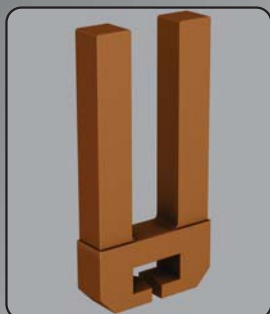

Xpanda[®]

Real Security

Xpanda[®]
Real Security
Xpandor[®]

High security trellis door

Easy slide aluminium top track

Glass filled top hanger & wheel

Aluminium lock style

Aluminium 'cactus' lock keep

Constructed from double vertical uprights for strength & flexibility

Slamlock top for quick protection

Glass filled nylon guides ensure strength & easy operation

Tamperproof escutcheon handle

Low profile anti-trip bottom track

Slamlock bottom for quick protection

- ✓ The solid steel infill secures 3 uprights for maximum strength
- ✓ Available in a wide range of UV resistant colours
- ✓ **High tensile pop rivets used in the construction**
- ✓ Sash takes up $\pm 15-20\%$ of the opening when stacked away