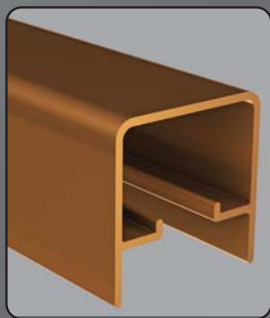

# Xpanda<sup>®</sup>

*Real Security*

Xpanda<sup>®</sup>  
*Real Security*  
**X-Door<sup>™</sup>**

**The affordable trellis door**

Easy slide aluminium top track

Glass filled top hanger & wheel

Aluminium lock style

Aluminium 'cactus' lock keep

Constructed from double vertical uprights for strength & flexibility

Slamlock top for quick protection

Glass filled nylon guides ensure strength & easy operation

Tamperproof escutcheon handle

Low profile anti-trip bottom track

Slamlock bottom for quick protection

- ✓ An affordable trellis door for both door & window applications
- ✓ Available in a wide range of UV resistant colours
- ✓ Fastens on all 4 sides creating a fully framed barrier
- ✓ Tested & meets stringent SABS ISO 9001:2008 standards