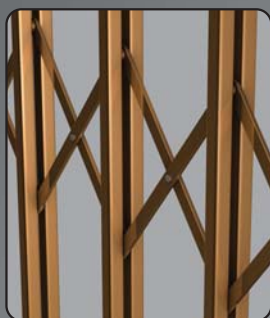

# Xpanda<sup>®</sup>

*Real Security*

Xpanda<sup>®</sup>  
*Real Security*  
**X-Door<sup>™</sup>**

**The affordable trellis door**

Easy slide aluminium top track

Glass filled top hanger & wheel

Aluminium lock style

Aluminium 'cactus' lock keep

Constructed from double vertical uprights for strength & flexibility

Slamlock top for quick protection

Glass filled nylon guides ensure strength & easy operation

Tamperproof escutcheon handle

Low profile anti-trip bottom track

Slamlock bottom for quick protection

- ✓ An affordable trellis door for both door & window applications
- ✓ Available in a wide range of UV resistant colours
- ✓ Fastens on all 4 sides creating a fully framed barrier
- ✓ Tested & meets stringent SABS ISO 9001:2008 standards