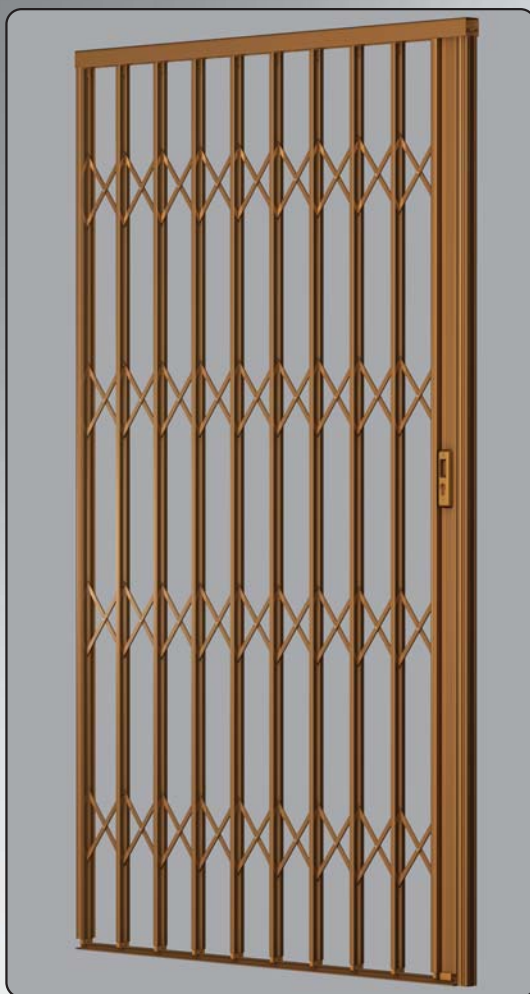

# Xpanda<sup>®</sup>

*Real Security*

Xpanda<sup>®</sup>  
*Real Security*  
**X-Door<sup>™</sup>**

**The affordable trellis door**

Easy slide aluminium top track

Glass filled top hanger & wheel

Aluminium lock style

Aluminium 'cactus' lock keep

Constructed from double vertical uprights for strength & flexibility

Slamlock top for quick protection

Glass filled nylon guides ensure strength & easy operation

Tamperproof escutcheon handle

Low profile anti-trip bottom track

Slamlock bottom for quick protection

- ✓ An affordable trellis door for both door & window applications
- ✓ Available in a wide range of UV resistant colours
- ✓ Fastens on all 4 sides creating a fully framed barrier
- ✓ Tested & meets stringent SABS ISO 9001:2008 standards