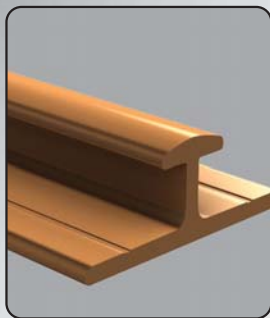

# Xpanda<sup>®</sup>

*Real Security*

Xpanda<sup>®</sup>  
*Real Security*  
**X-Door<sup>™</sup>**

**The affordable trellis door**

Easy slide aluminium top track

Glass filled top hanger & wheel

Aluminium lock style

Aluminium 'cactus' lock keep

Constructed from double vertical uprights for strength & flexibility

Slamlock top for quick protection

Glass filled nylon guides ensure strength & easy operation

Tamperproof escutcheon handle

Low profile anti-trip bottom track

Slamlock bottom for quick protection

- ✓ An affordable trellis door for both door & window applications
- ✓ Available in a wide range of UV resistant colours
- ✓ Fastens on all 4 sides creating a fully framed barrier
- ✓ Tested & meets stringent SABS ISO 9001:2008 standards