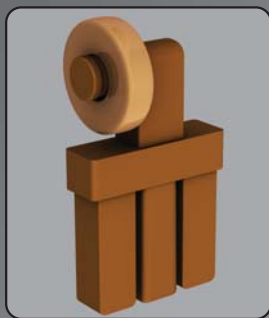

# Xpanda<sup>®</sup>

*Real Security*

Xpanda<sup>®</sup>  
*Real Security*  
**X-Door<sup>™</sup>**

**The affordable trellis door**

Easy slide aluminium top track

Glass filled top hanger & wheel

Aluminium lock style

Aluminium 'cactus' lock keep

Constructed from double vertical uprights for strength & flexibility

Slamlock top for quick protection

Glass filled nylon guides ensure strength & easy operation

Tamperproof escutcheon handle

Low profile anti-trip bottom track

Slamlock bottom for quick protection

- ✓ An affordable trellis door for both door & window applications
- ✓ Available in a wide range of UV resistant colours
- ✓ Fastens on all 4 sides creating a fully framed barrier
- ✓ Tested & meets stringent SABS ISO 9001:2008 standards