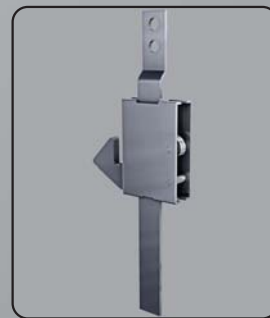

# Xpanda<sup>®</sup>

*Real Security*

Xpanda<sup>®</sup>  
*Real Security*  
**X-Door<sup>™</sup>**

**The affordable trellis door**

Easy slide aluminium top track

Glass filled top hanger & wheel

Aluminium lock style

Aluminium 'cactus' lock keep

Constructed from double vertical uprights for strength & flexibility

Slamlock top for quick protection

Glass filled nylon guides ensure strength & easy operation

Tamperproof escutcheon handle

Low profile anti-trip bottom track

Slamlock bottom for quick protection

- ✓ An affordable trellis door for both door & window applications
- ✓ Available in a wide range of UV resistant colours
- ✓ Fastens on all 4 sides creating a fully framed barrier
- ✓ Tested & meets stringent SABS ISO 9001:2008 standards