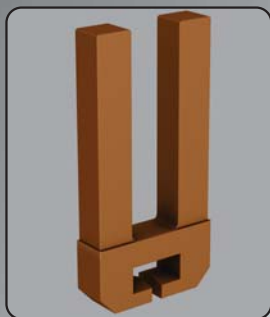

# Xpanda<sup>®</sup>

*Real Security*

Xpanda<sup>®</sup>  
*Real Security*  
**X-Door<sup>™</sup>**

**The affordable trellis door**

Easy slide aluminium top track

Glass filled top hanger & wheel

Aluminium lock style

Aluminium 'cactus' lock keep

Constructed from double vertical uprights for strength & flexibility

Slamlock top for quick protection

Glass filled nylon guides ensure strength & easy operation

Tamperproof escutcheon handle

Low profile anti-trip bottom track

Slamlock bottom for quick protection

- ✓ An affordable trellis door for both door & window applications
- ✓ Available in a wide range of UV resistant colours
- ✓ Fastens on all 4 sides creating a fully framed barrier
- ✓ Tested & meets stringent SABS ISO 9001:2008 standards