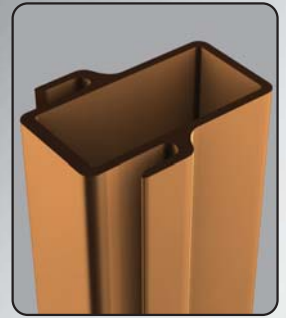

Xpanda[®]

Real Security

Xpanda[®]
Real Security
Multiguard[®]

The toughest door around

Easy slide aluminium top track

Glass filled top hanger & wheel

Aluminium lock style

Aluminium 'cactus' lock keep

Constructed from 20mm vertical uprights & solid steel infill

Slamlock top for quick protection

Glass filled nylon guides ensure strength & easy operation

Tamperproof escutcheon handle

Low profile anti-trip bottom track

Slamlock bottom for quick protection

- ✓ Available in a wide range of UV resistant colours
- ✓ High tensile rivets used in the construction
- ✓ The sash takes up ±18-22% of the opening when stacked away
- ✓ Available in 100% hot dip galvanised finish
- ✓ Recommended by the insurance industry
- ✓ Tested & meets stringent SABS ISO 9001:2008 standards