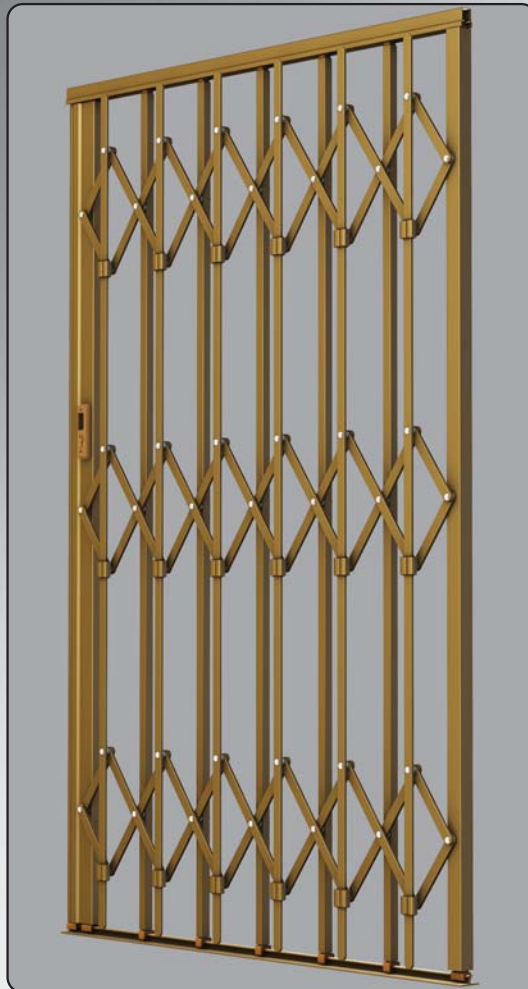

Xpanda[®]

Real Security

Xpanda[®]
Real Security
Multiguard[®]

The toughest door around

Easy slide aluminium top track

Glass filled top hanger & wheel

Aluminium lock style

Aluminium 'cactus' lock keep

Constructed from 20mm vertical uprights & solid steel infill

Slamlock top for quick protection

Glass filled nylon guides ensure strength & easy operation

Tamperproof escutcheon handle

Low profile anti-trip bottom track

Slamlock bottom for quick protection

- ✓ Available in a wide range of UV resistant colours
- ✓ High tensile rivets used in the construction
- ✓ The sash takes up ±18-22% of the opening when stacked away
- ✓ Available in 100% hot dip galvanised finish
- ✓ Recommended by the insurance industry
- ✓ Tested & meets stringent SABS ISO 9001:2008 standards