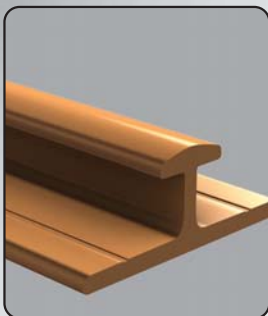

Xpanda[®]

Real Security

Xpanda[®]
Real Security
Multiguard[®]

The toughest door around

Easy slide aluminium top track

Glass filled top hanger & wheel

Aluminium lock style

Aluminium 'cactus' lock keep

Constructed from 20mm vertical uprights & solid steel infill

Slamlock top for quick protection

Glass filled nylon guides ensure strength & easy operation

Tamperproof escutcheon handle

Low profile anti-trip bottom track

Slamlock bottom for quick protection

- ✓ Available in a wide range of UV resistant colours
- ✓ High tensile rivets used in the construction
- ✓ The sash takes up ±18-22% of the opening when stacked away
- ✓ Available in 100% hot dip galvanised finish
- ✓ Recommended by the insurance industry
- ✓ Tested & meets stringent SABS ISO 9001:2008 standards