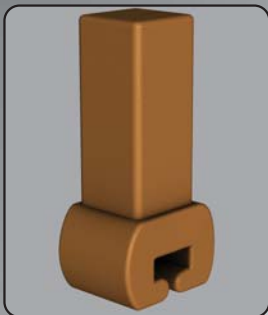

Xpanda[®]

Real Security

Xpanda[®]
Real Security
Multiguard[®]

The toughest door around

Easy slide aluminium top track

Glass filled top hanger & wheel

Aluminium lock style

Aluminium 'cactus' lock keep

Constructed from 20mm vertical uprights & solid steel infill

Slamlock top for quick protection

Glass filled nylon guides ensure strength & easy operation

Tamperproof escutcheon handle

Low profile anti-trip bottom track

Slamlock bottom for quick protection

- ✓ Available in a wide range of UV resistant colours
- ✓ High tensile rivets used in the construction
- ✓ The sash takes up ±18-22% of the opening when stacked away
- ✓ Available in 100% hot dip galvanised finish
- ✓ Recommended by the insurance industry
- ✓ Tested & meets stringent SABS ISO 9001:2008 standards