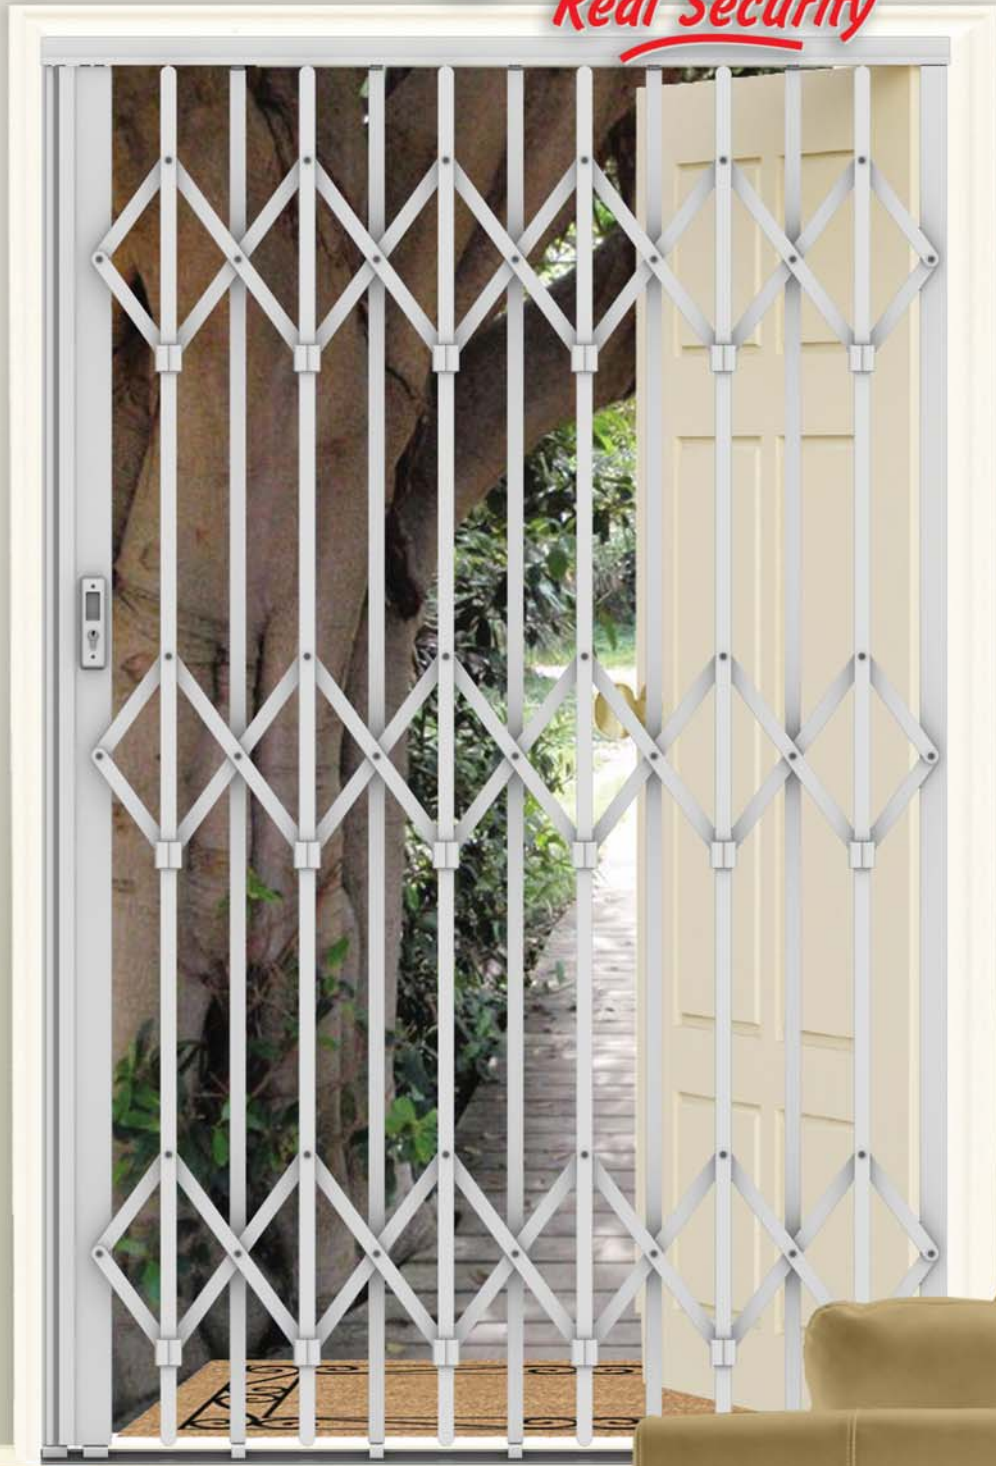

Xpanda[®]

Real Security

Xpanda[®]
Real Security
Multiguard[®]

The toughest door around

Easy slide aluminium top track

Glass filled top hanger & wheel

Aluminium lock style

Aluminium 'cactus' lock keep

Constructed from 20mm vertical uprights & solid steel infill

Slamlock top for quick protection

Glass filled nylon guides ensure strength & easy operation

Tamperproof escutcheon handle

Low profile anti-trip bottom track

Slamlock bottom for quick protection

- ✓ Available in a wide range of UV resistant colours
- ✓ High tensile rivets used in the construction
- ✓ The sash takes up ±18-22% of the opening when stacked away
- ✓ Available in 100% hot dip galvanised finish
- ✓ Recommended by the insurance industry
- ✓ Tested & meets stringent SABS ISO 9001:2008 standards