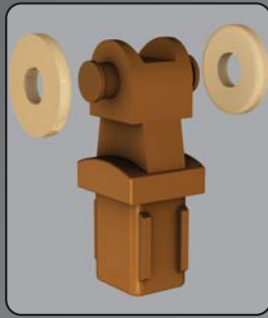

Xpanda[®]

Real Security

Xpanda[®]
Real Security
Multiguard[®]

The toughest door around

Easy slide aluminium top track

Glass filled top hanger & wheel

Aluminium lock style

Aluminium 'cactus' lock keep

Constructed from 20mm vertical uprights & solid steel infill

Slamlock top for quick protection

Glass filled nylon guides ensure strength & easy operation

Tamperproof escutcheon handle

Low profile anti-trip bottom track

Slamlock bottom for quick protection

- ✓ Available in a wide range of UV resistant colours
- ✓ High tensile rivets used in the construction
- ✓ The sash takes up ±18-22% of the opening when stacked away
- ✓ Available in 100% hot dip galvanised finish
- ✓ Recommended by the insurance industry
- ✓ Tested & meets stringent SABS ISO 9001:2008 standards