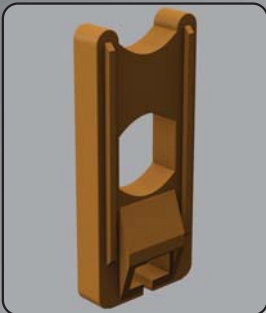

Xpanda[®]

Real Security

Safety with style

Easy slide aluminium top track

Glass filled hanger with nylon bearings

Aluminium lock style (65mm x 40mm)

Aluminium lock keep (38mm x 38mm; 2mm thick)

Constructed from double vertical aircraft grade aluminium uprights for strength & flexibility

Comes standard with a 4-point tamperproof lock

Glass filled nylon guides ensure strength & easy operation

Low profile anti-trip bottom track

- ✓ South Africa's premier trellis door
- ✓ Solid aluminium infill secures 4 uprights for maximum strength
- ✓ Available in a wide range of UV resistant colours & wood grain finishes
- ✓ High tensile rivets used in the construction
- ✓ The sash takes up ±15-20% of the opening when stacked away
- ✓ Recommended by the insurance industry
- ✓ Tested & meets stringent SABS ISO 9001:2008 standards

Modern design handle