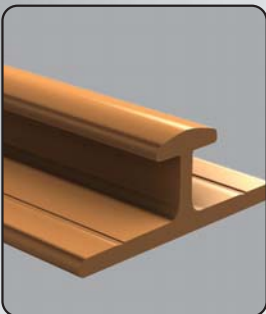

Xpanda[®]

Real Security

Safety with style

Easy slide aluminium top track

Glass filled hanger with nylon bearings

Aluminium lock style (65mm x 40mm)

Aluminium lock keep (38mm x 38mm; 2mm thick)

Constructed from double vertical aircraft grade aluminium uprights for strength & flexibility

Comes standard with a 4-point tamperproof lock

Glass filled nylon guides ensure strength & easy operation

Low profile anti-trip bottom track

- ✓ South Africa's premier trellis door
- ✓ Solid aluminium infill secures 4 uprights for maximum strength
- ✓ Available in a wide range of UV resistant colours & wood grain finishes
- ✓ High tensile rivets used in the construction
- ✓ The sash takes up ±15-20% of the opening when stacked away
- ✓ Recommended by the insurance industry
- ✓ Tested & meets stringent SABS ISO 9001:2008 standards