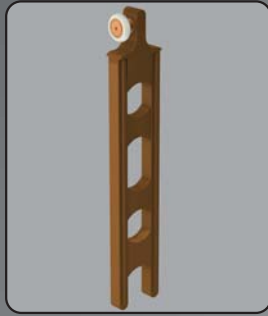

Xpanda[®]

Real Security

Safety with style

Easy slide aluminium top track

Glass filled hanger with nylon bearings

Aluminium lock style (65mm x 40mm)

Aluminium lock keep (38mm x 38mm; 2mm thick)

Constructed from double vertical aircraft grade aluminium uprights for strength & flexibility

Comes standard with a 4-point tamperproof lock

Glass filled nylon guides ensure strength & easy operation

Low profile anti-trip bottom track

- ✓ South Africa's premier trellis door
- ✓ Solid aluminium infill secures 4 uprights for maximum strength
- ✓ Available in a wide range of UV resistant colours & wood grain finishes
- ✓ High tensile rivets used in the construction
- ✓ The sash takes up ±15-20% of the opening when stacked away
- ✓ Recommended by the insurance industry
- ✓ Tested & meets stringent SABS ISO 9001:2008 standards

Modern design handle