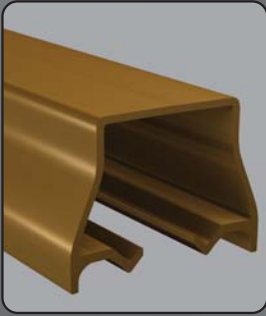

Xpanda[®]

Real Security

Safety with style

Easy slide aluminium top track

Glass filled hanger with nylon bearings

Aluminium lock style (65mm x 40mm)

Aluminium lock keep (38mm x 38mm; 2mm thick)

Constructed from double vertical aircraft grade aluminium uprights for strength & flexibility

Comes standard with a 4-point tamperproof lock

Glass filled nylon guides ensure strength & easy operation

Low profile anti-trip bottom track

- ✓ South Africa's premier trellis door
- ✓ Solid aluminium infill secures 4 uprights for maximum strength
- ✓ Available in a wide range of UV resistant colours & wood grain finishes
- ✓ High tensile rivets used in the construction
- ✓ The sash takes up ±15-20% of the opening when stacked away
- ✓ Recommended by the insurance industry
- ✓ Tested & meets stringent SABS ISO 9001:2008 standards