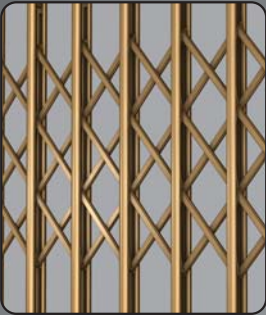

Xpanda[®]

Real Security

Safety with style

Easy slide aluminium top track

Glass filled hanger with nylon bearings

Aluminium lock style (65mm x 40mm)

Aluminium lock keep (38mm x 38mm; 2mm thick)

Constructed from double vertical aircraft grade aluminium uprights for strength & flexibility

Comes standard with a 4-point tamperproof lock

Glass filled nylon guides ensure strength & easy operation

Low profile anti-trip bottom track

- ✓ South Africa's premier trellis door
- ✓ Solid aluminium infill secures 4 uprights for maximum strength
- ✓ Available in a wide range of UV resistant colours & wood grain finishes
- ✓ High tensile rivets used in the construction
- ✓ The sash takes up ±15-20% of the opening when stacked away
- ✓ Recommended by the insurance industry
- ✓ Tested & meets stringent SABS ISO 9001:2008 standards

Modern design handle