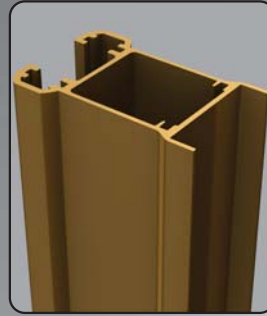

Xpanda[®]

Real Security

Safety with style

Easy slide aluminium top track

Glass filled hanger with nylon bearings

Aluminium lock style (65mm x 40mm)

Aluminium lock keep (38mm x 38mm; 2mm thick)

Constructed from double vertical aircraft grade aluminium uprights for strength & flexibility

Comes standard with a 4-point tamperproof lock

Glass filled nylon guides ensure strength & easy operation

Low profile anti-trip bottom track

- ✓ South Africa's premier trellis door
- ✓ Solid aluminium infill secures 4 uprights for maximum strength
- ✓ Available in a wide range of UV resistant colours & wood grain finishes
- ✓ High tensile rivets used in the construction
- ✓ The sash takes up ±15-20% of the opening when stacked away
- ✓ Recommended by the insurance industry
- ✓ Tested & meets stringent SABS ISO 9001:2008 standards