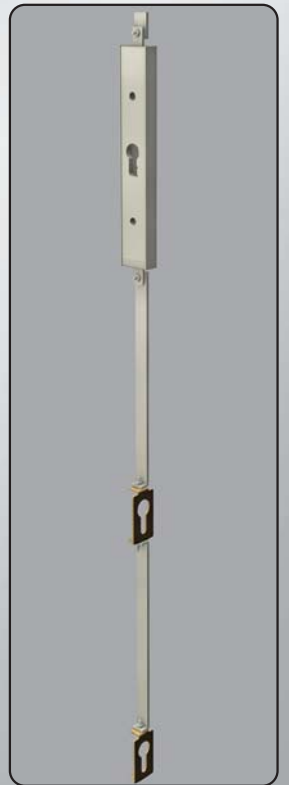

Xpanda[®]

Real Security

Safety with style

Easy slide aluminium top track

Glass filled hanger with nylon bearings

Aluminium lock style (65mm x 40mm)

Aluminium lock keep (38mm x 38mm; 2mm thick)

Constructed from double vertical aircraft grade aluminium uprights for strength & flexibility

Comes standard with a 4-point tamperproof lock

Glass filled nylon guides ensure strength & easy operation

Low profile anti-trip bottom track

- ✓ South Africa's premier trellis door
- ✓ Solid aluminium infill secures 4 uprights for maximum strength
- ✓ Available in a wide range of UV resistant colours & wood grain finishes
- ✓ High tensile rivets used in the construction
- ✓ The sash takes up ±15-20% of the opening when stacked away
- ✓ Recommended by the insurance industry
- ✓ Tested & meets stringent SABS ISO 9001:2008 standards

Modern design handle